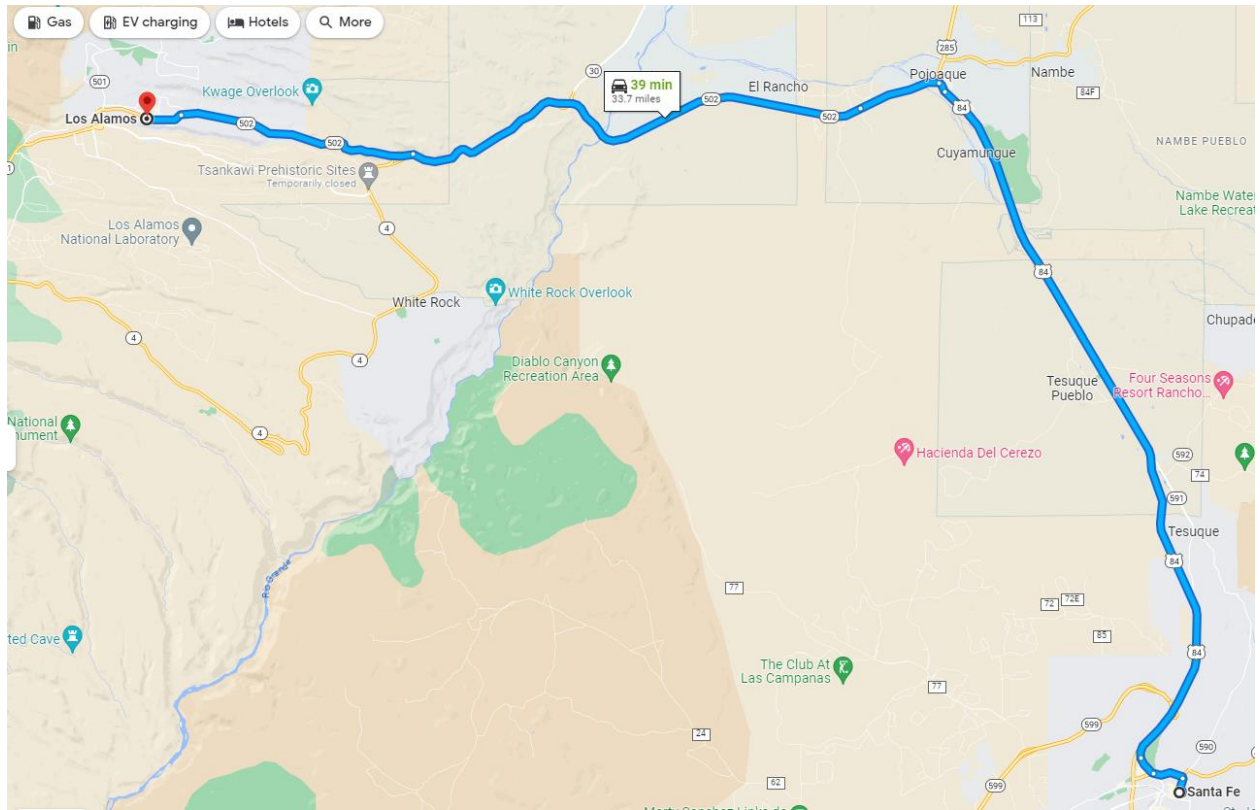

MAPS OF AIRPORTS, HOTELS, and ROUTES TO ECA MANHATTAN PROJECT NATIONAL HISTORICAL PARK MEETING

Los Alamos, NM
August 16-17, 2023

Albuquerque Sunport to Los Alamos

Santa Fe Exits in Red Circles

Santa Fe to Los Alamos

Hotels