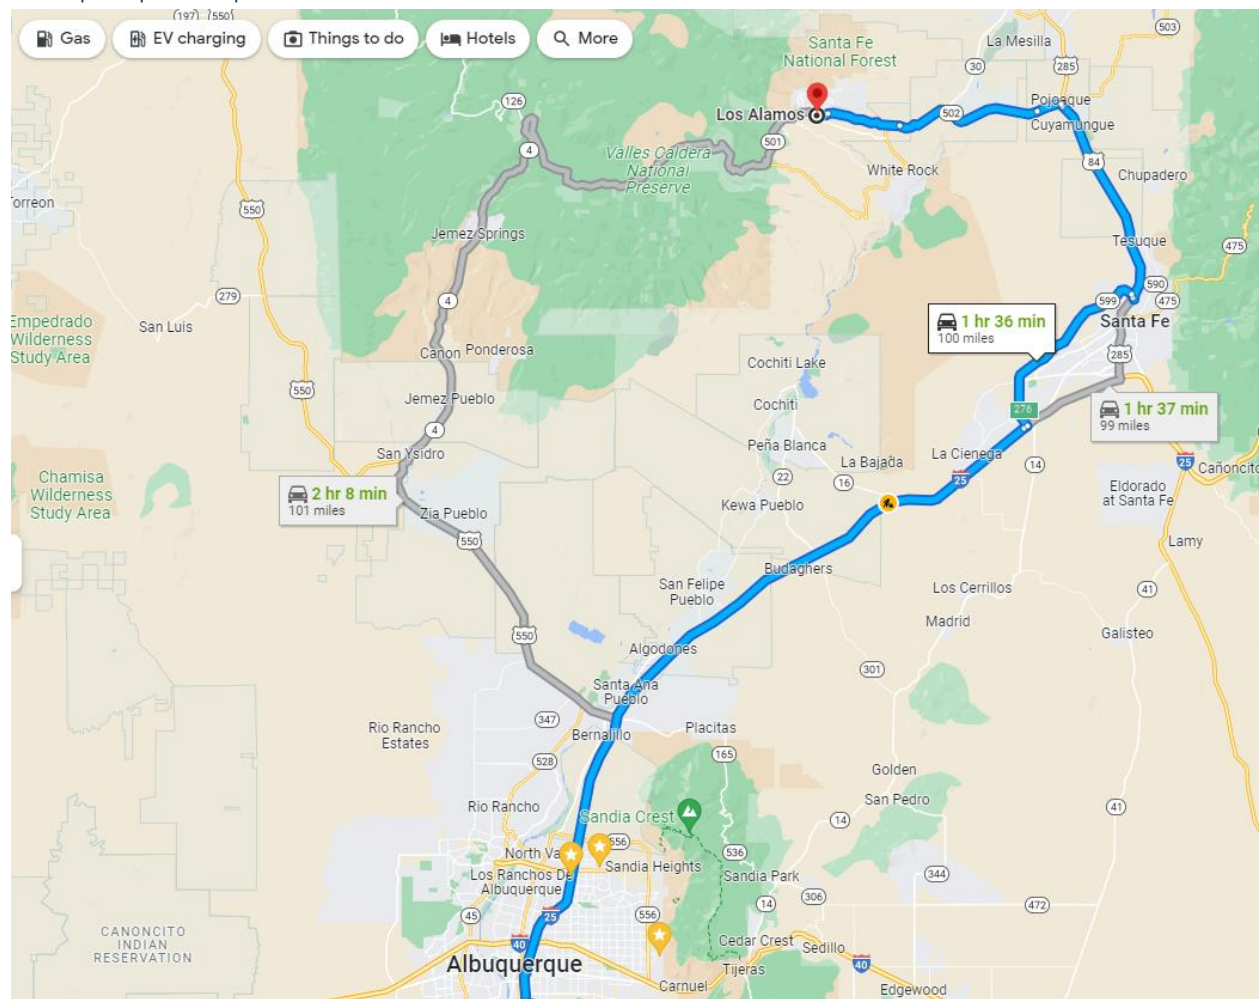

MAPS OF AIRPORTS, HOTELS, and ROUTES TO ECA MANHATTAN PROJECT NATIONAL HISTORICAL PARK MEETING

Los Alamos, NM
August 16-17, 2023

Albuquerque Sunport to Los Alamos

Santa Fe Exits in Red Circles

Santa Fe to Los Alamos