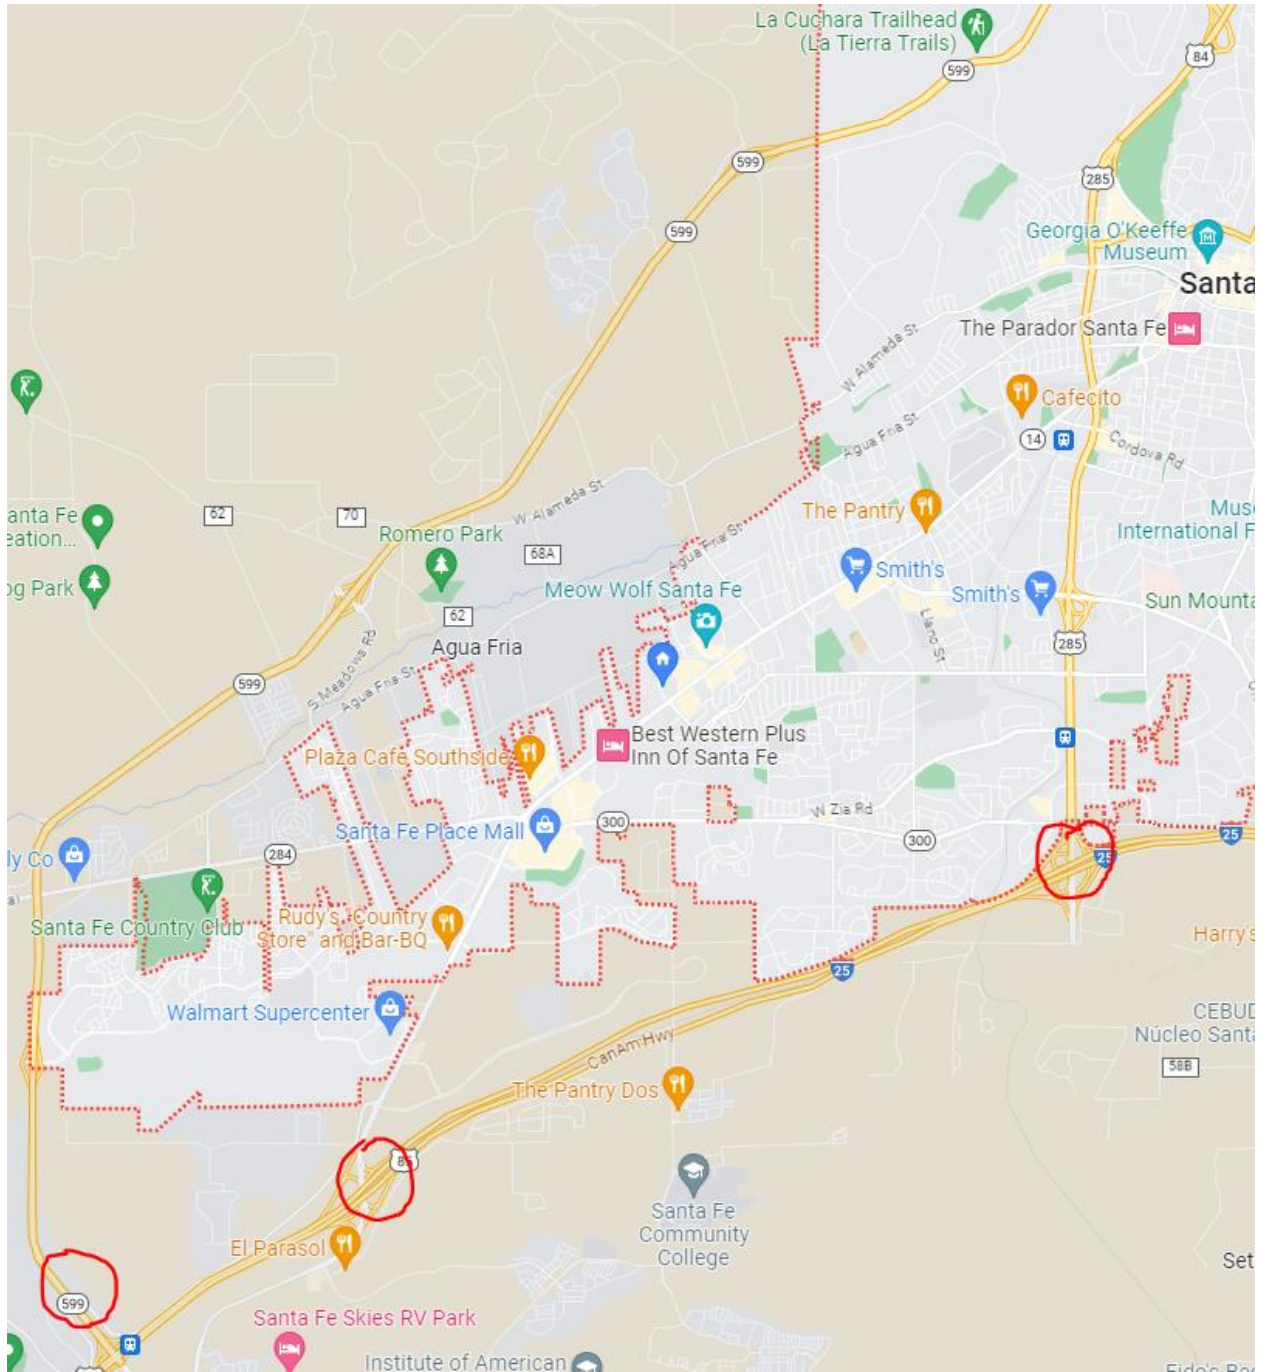

MAPS OF AIRPORTS, HOTELS, and ROUTES TO ECA MANHATTAN PROJECT NATIONAL HISTORICAL PARK MEETING

Los Alamos, NM
August 16-17, 2023

Albuquerque Sunport to Los Alamos

Santa Fe Exits in Red Circles

Santa Fe to Los Alamos